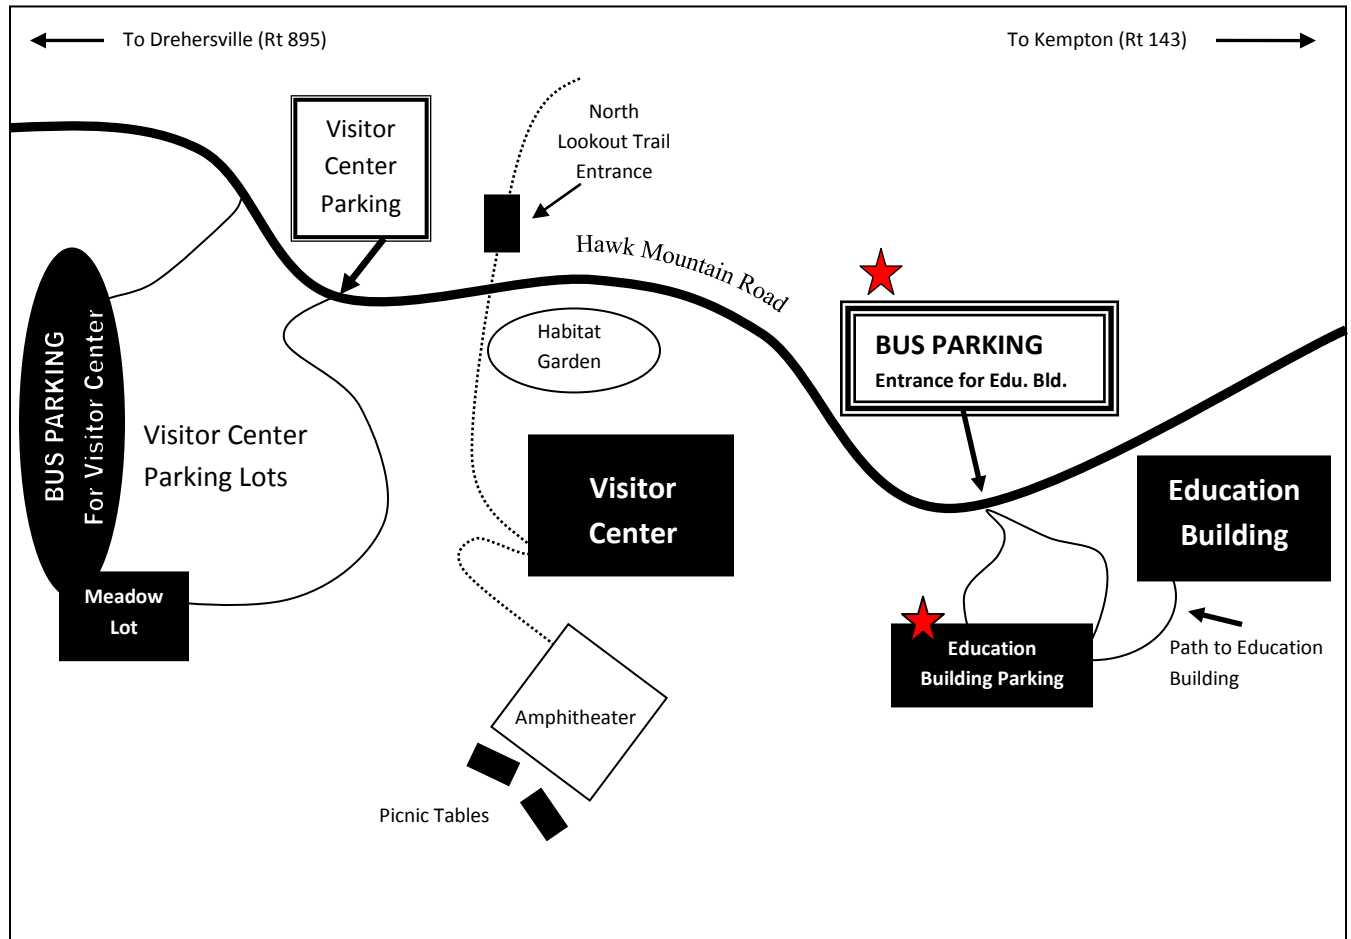

Hawk Mountain Sanctuary

Education Building Bus Parking Instructions

Follow the directions below to reach the Education Building Parking Lot. Bus parking at the Visitor Center is located in the Meadow Lot. **Please be sure your bus driver receives these instructions.** If you have any questions, please contact the Visitor Center at 610-765-6000.

Directions from Dreherstown (Rt 895):

Take route 61 north and turn right onto 895 east. Make a right onto Hawk Mountain Road. Follow Hawk Mountain Road past the Main Visitor Center entrance and continue down the mountain for about ¼ of a mile. You will pass a private driveway on the right (sign reads STAFF ONLY) and the next right will be the entrance to the gravel Common Room Parking Loop. Keep to the left when entering the parking lot, students may depart the bus at the Unloading Area and follow the foot path to the Common Room.

Directions from Kempton (Rt 143):

Take route 143 north and turn left onto Hawk Mountain Road. Follow Hawk Mountain Road for a few miles. As you start to make the final climb up the mountain you will notice a crosswalk and a large wooden building with a green metal roof on your left, this is the Common Room. Continue past the Common Room and make the next left into the gravel Common Room Parking Loop. Keep to the left when entering the parking lot, students may depart the bus at the Unloading Area and follow the foot path to the Common Room.